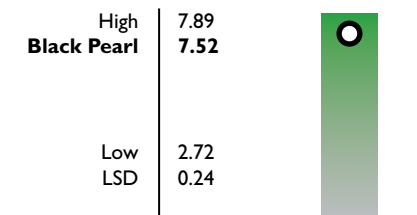

Turfgrass Quality

Black Pearl has excellent turf quality thanks to its fine leaf texture and high density.

2016/2017 NC State Winter Overseeding Trials on Athletic Fields/Fairway Height Bermudagrass