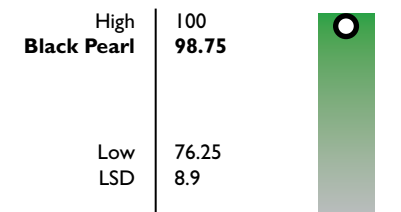

% Turfgrass Cover

Black Pearl provides excellent overall cover withstanding the rigours of use and climatic pressures.

2016/2017 NC State Winter Overseeding Trials on Athletic Fields/Fairway Height Bermudagrass

RYEGRASS SEED RANGE

For more information or the name of your nearest distributor call Advanced Seed or visit our website www.adseed.com.au
31 Merri Concourse Campbellfield VIC 3061

T (03) 9462 0340

E sales@adseed.com.au

f [advancedseed](https://www.facebook.com/advancedseed) @ [advanced_seed](https://www.instagram.com/advanced_seed)