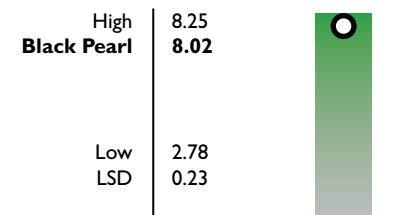

 [advancedseed](https://www.facebook.com/advancedseed)  [advanced\\_seed](https://www.instagram.com/advanced_seed)

\* Advanced Seed reserves the right to change seed analysis without notice. \* Rates listed are for new sowings. Overseeding rates are proportionate to turf cover.

# BLACK PEARL TURF TYPE PERENNIAL RYEGRASS

## Turfgrass Colour

Black Pearl is very dark green, ranking 3rd for overall genetic colour in the recent NC State trial.

*2016/2017 NC State Winter Overseeding Trials on Athletic Fields/Fairway Height Bermudagrass*